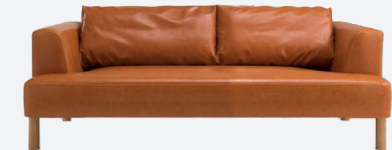

Alvaro - 2 seater

From \$2,865 (ex gst)

+ Australian made
+ ALSO AVAILABLE IN OTHER SIZES

Lux - 2 seater

From \$2,885 (ex gst)

+ Australian made
+ ALSO AVAILABLE IN OTHER SIZES

Brydie - 2 seater

From \$4,765 (ex gst)